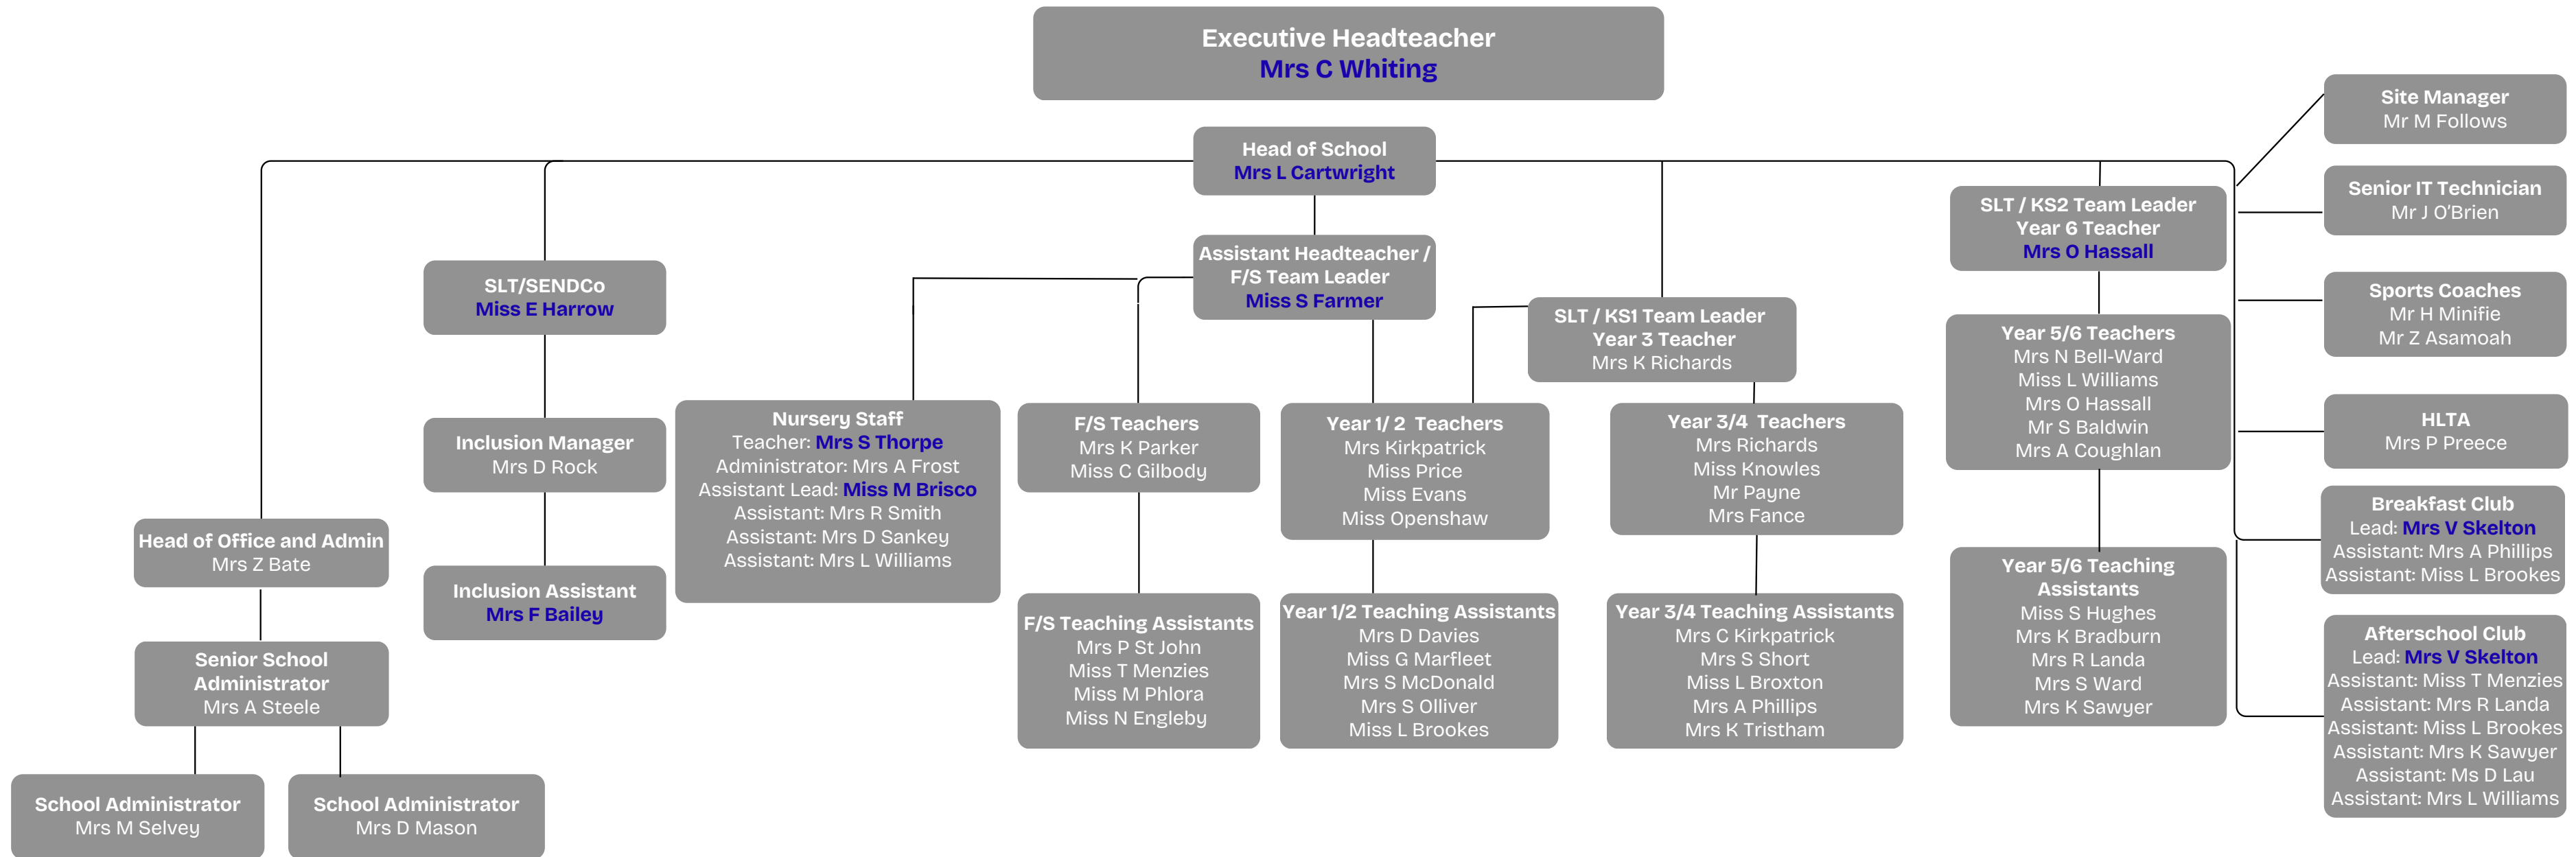

Redhill Primary Academy

 Designated Safeguarding Lead